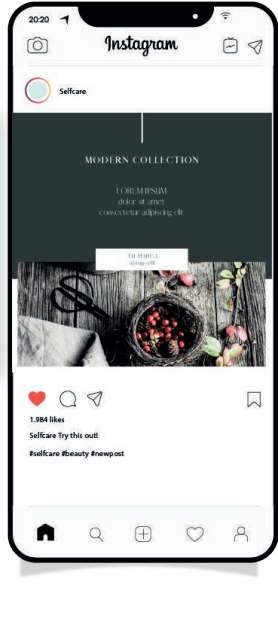

PLANTILLAS PARA REDES SOCIALES

MODERN DARK

WWW.PAMECANOCOACH.COM