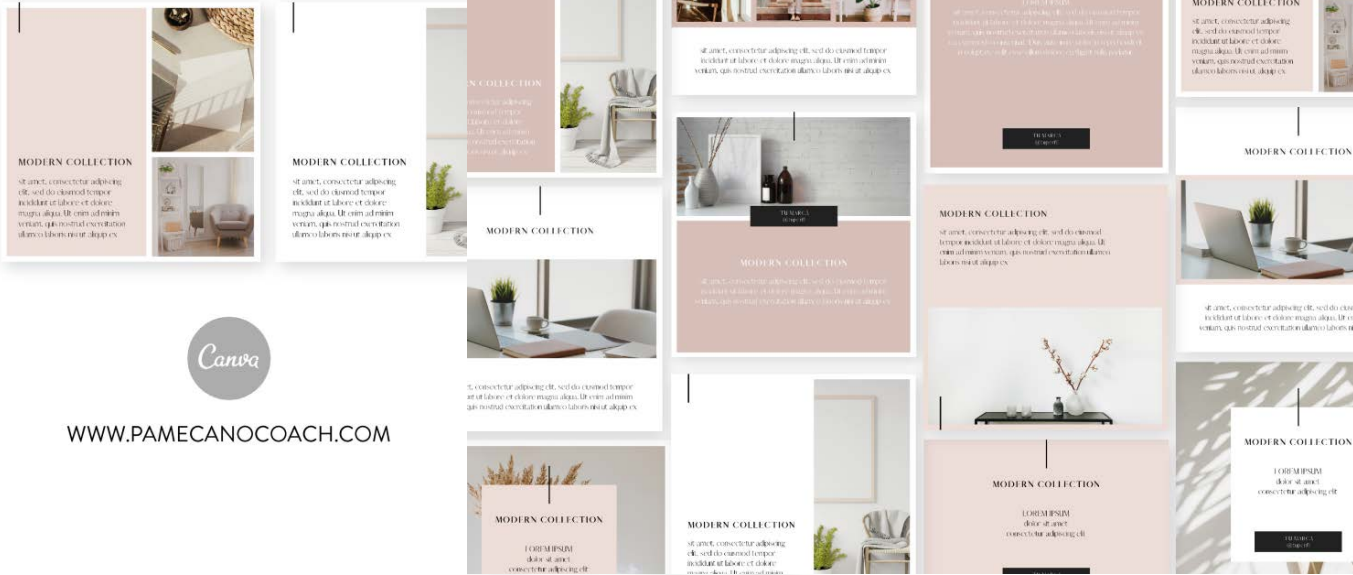

MODERN LIGHT

WWW.PAMECANOCOACH.COM