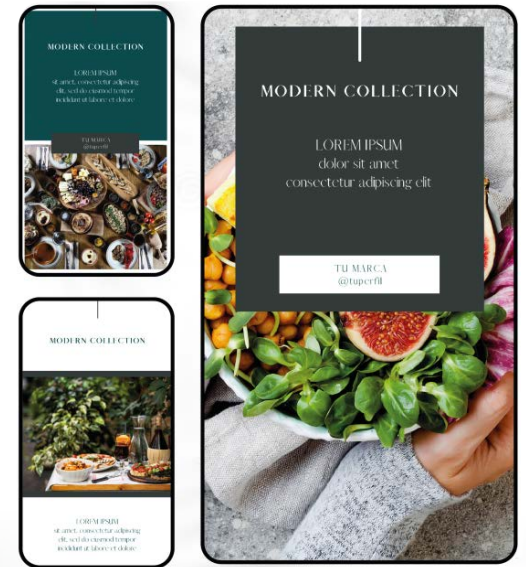

# COLECCIONES

PLANTILLAS MODIFICABLES EN CANVA

The Canva logo is centered in a grey circle. It features the word "Canva" in a white, elegant script font.

Canva

POR PAME CANO COACH

# COLECCIÓN MODERN

3 MÓDELOS DIFERENTES

MODERN LIGHT

MODERN MEDIUM

MODERN DARK