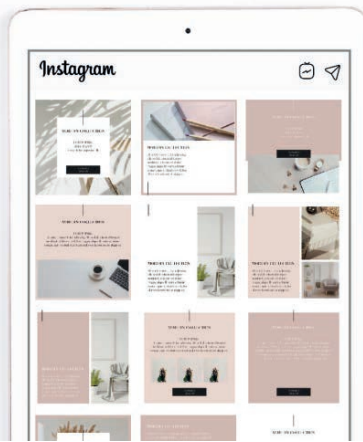

COLECCIÓN MODERN

3 MÓDELOS DIFERENTES

MODERN LIGHT

MODERN MEDIUM

MODERN DARK