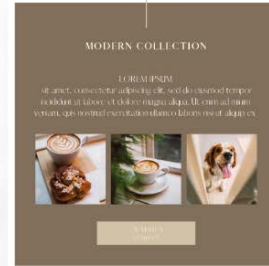

WWW.PAMECANOCOACH.COM