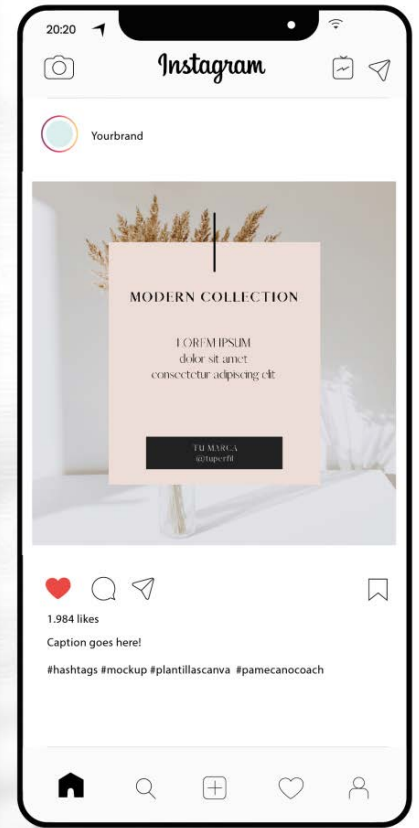

MODERN LIGHT

WWW.PAMECANOCOACH.COM