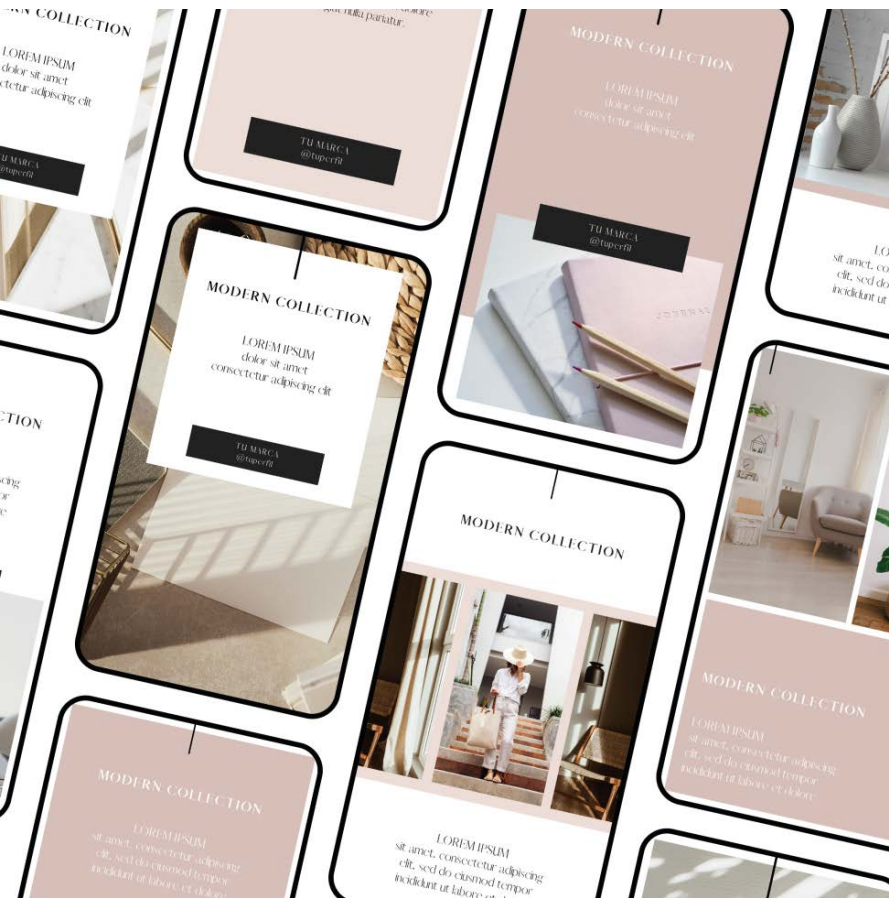

MODERN LIGHT

WWW.PAMECANOCOACH.COM