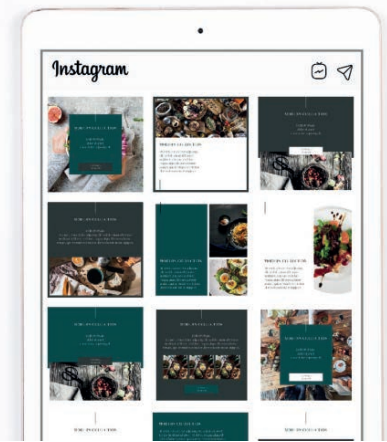

COLECCIÓN MODERN

3 MÓDELOS DIFERENTES

MODERN LIGHT

MODERN MEDIUM

MODERN DARK