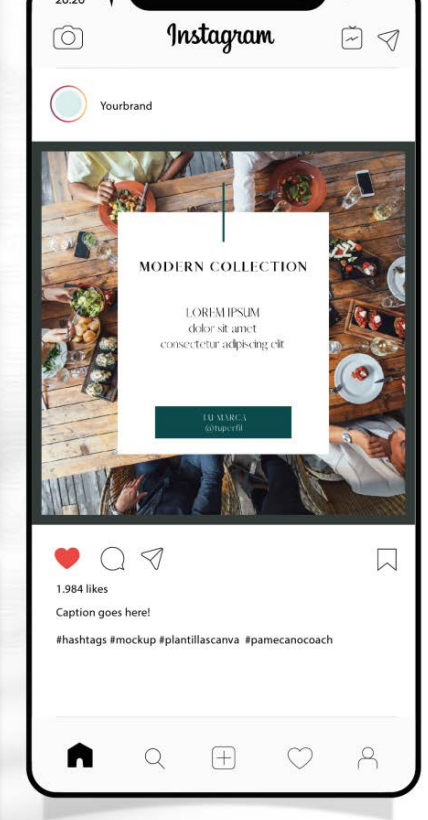

PLANTILLAS PARA REDES SOCIALES

MODERN DARK

WWW.PAMECANOCOACH.COM